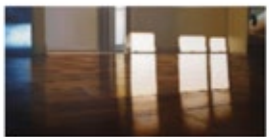

SungHee Jang
GALLERY ROOM
Oil on Linen
39 1/2" x 78 3/4"